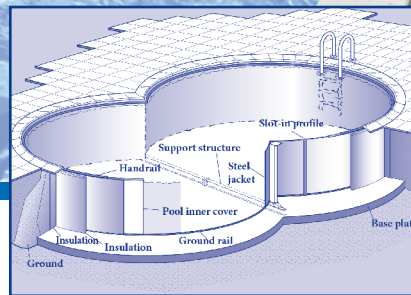

# Galaxy Oval pool

Steel Pools

The pool ready to enjoy

Oval shaped pool without support construction. Only for ground installation with supporting wall made of concrete hollow blocks with (lean concrete filled with steel reinforcements) or without filling in the back with a special support wall made of steel elements. The build-it-yourself pool consists of the hot dip galvanized and plastic coated steel coating, 0.6 mm in strength (at 1.50m depth, 0.8mm), PVC welded cord hand bar and floor rail, PVC inside shell made of UV stabilized, crack proof and cold resistant foil, basically with welded cord.

You can obtain other foil colours and designs on request at an additional price.

								
<b>M811315KB</b>	320 x 600 cm	120 cm	110-115 cm	32.500 l	PVC 60/100	4m³/h	3 stpes	✓
<b>M812415KB</b>	320 x 600 cm	150 cm	130-140 cm	32.500 l	PVC 60/100	4m³/h	4 stpes	✓
<b>M811318KB</b>	350 x 700 cm	120 cm	110-115 cm	-	PVC 60/100	6m³/h	3 stpes	✓
<b>M812418KB</b>	350 x 700 cm	150 cm	130-140 cm	-	PVC 60/100	6m³/h	4 stpes	✓
<b>M811322KB</b>	420 x 800 cm	120 cm	110-115 cm	-	PVC 60/100	6m³/h	3 stpes	✓
<b>M812422KB</b>	420 x 800 cm	150 cm	130-140 cm	-	PVC 60/100	6m³/h	4 stpes	✓

# Galaxy 8-shaped pool

Steel Pools

The pool ready to enjoy

8-shaped pool consisting of hot dip galvanized, 0,6 mm strong steel wall (at 1,5 m depth 0,8mm) Additionally polyester plastic coated on the outside\*, coated with protective paint on the inside. The steel wall ends are joined in a stable position using aluminium insertion pins; simple joint that can be released. Beautifully shaped and stable edge seating made of white, pressed glass fibre strengthened polyester, PVC welded cord hand bar and floor rail. PVC inside shell made of UV stabilised, crack proof and cold resistant foil, with a welded cord, in principle. The steel construction for the 8-shaped pool consists of vertical supports and divided floor transverse supports. All parts are hot dip galvanized. \*RAL 9010 (pure white).