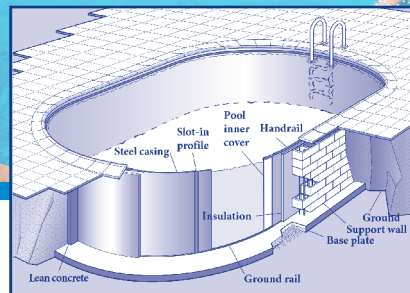

# Galaxy Round pool

Steel Pools

The pool  
ready to enjoy

Round pool consisting of hot dip galvanized, 0,6 mm strong steel wall (at 1.5 m depth, 0,8 mm) additionally coated with polyester plastic on the outside (Ral 9010), coated with protective paint inside. The steel wall ends are joined into a stable form using aluminium pins, simple joint that can be released. PVC welded cord hand bar and floor rail. PVC inside shell made of UV stabilised, Tear proof and cold resistant foil, 0,6 mm in strength, blue, basically with welded cord.

You can obtain other foil colours and designs on request at an additional price.

								
<b>M811111KB</b>	Ø 350 cm	120 cm	110-115 cm	11.000 l	PVC 60/100	4 m <sup>3</sup> /h	3 step	✓
<b>M812211KB</b>	Ø 350 cm	150 cm	130-140 cm	-	PVC 60/100	4 m <sup>3</sup> /h	4 step	✓
<b>M811114KB</b>	Ø 420 cm	120 cm	110-115 cm	15.000 l	PVC 60/100	4 m <sup>3</sup> /h	3 step	✓
<b>M812214KB</b>	Ø 420 cm	150 cm	130-140 cm	18.000 l	PVC 60/100	4 m <sup>3</sup> /h	4 step	✓
<b>M811116KB</b>	Ø 500 cm	120 cm	110-115 cm	23.000 l	PVC 60/100	6 m <sup>3</sup> /h	3 step	✓
<b>M812216KB</b>	Ø 500 cm	150 cm	130-140 cm	29.000 l	PVC 60/100	6 m <sup>3</sup> /h	4 step	✓
<b>M811118KB</b>	Ø 600 cm	120 cm	110-115 cm	-	PVC 60/100	6 m <sup>3</sup> /h	3 step	✓
<b>M812218KB</b>	Ø 600 cm	150 cm	130-140 cm	-	PVC 60/100	8 m <sup>3</sup> /h	4 step	✓

# Galaxy Oval pool

Steel Pools

The pool ready to enjoy

Oval shaped pool without support construction. Only for ground installation with supporting wall made of concrete hollow blocks with (lean concrete filled with steel reinforcements) or without filling in the back with a special support wall made of steel elements. The build-it-yourself pool consists of the hot dip galvanized and plastic coated steel coating, 0.6 mm in strength (at 1.50m depth, 0.8mm), PVC welded cord hand bar and floor rail, PVC inside shell made of UV stabilized, crack proof and cold resistant foil, basically with welded cord.