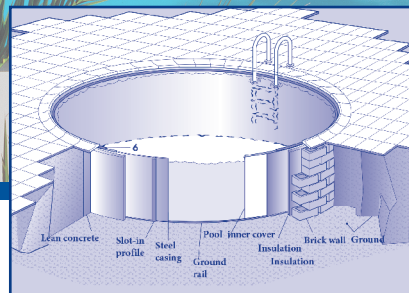

# Galaxy Round pool

Steel Pools

The pool  
ready to enjoy

Round pool consisting of hot dip galvanized, 0,6 mm strong steel wall (at 1.5 m depth, 0,8 mm) additionally coated with polyester plastic on the outside (Ral 9010), coated with protective paint inside. The steel wall ends are joined into a stable form using aluminium pins, simple joint that can be released. PVC welded cord hand bar and floor rail. PVC inside shell made of UV stabilised, Tear proof and cold resistant foil, 0,6 mm in strength, blue, basically with welded cord.

- **For stairs:** The foil has to be made to special dimensions, if the stairs are to be built in a round part. This must be indicated when ordering.

Description	Liner	Code 1.20 m depth	Price €	Code 1.50 m depth	Price €
Round Galaxy - 3.50 m	0,6 mm blue liner	<b>M811111KB</b>	-	<b>M812211KB</b>	-
Round Galaxy - 4.20 m	0,6 mm blue liner	<b>M811114KB</b>	-	<b>M812214KB</b>	-
Round Galaxy - 5.00 m	0,6 mm blue liner	<b>M811116KB</b>	-	<b>M812216KB</b>	-
Round Galaxy - 6.00 m	0,6 mm blue liner	<b>M811118KB</b>	-	<b>M812218KB</b>	-

# Galaxy Oval pool

Steel Pools

The pool ready to enjoy

Oval shaped pool without support construction. Only for ground installation with supporting wall made of concrete hollow blocks with (lean concrete filled with steel reinforcements) or without filling in the back with a special support wall made of steel elements. The build-it-yourself pool consists of the hot dip galvanized and plastic coated steel coating, 0.6 mm in strength (at 1.50m depth, 0.8mm), PVC welded cord hand bar and floor rail, PVC inside shell made of UV stabilized, crack proof and cold resistant foil, basically with welded cord.